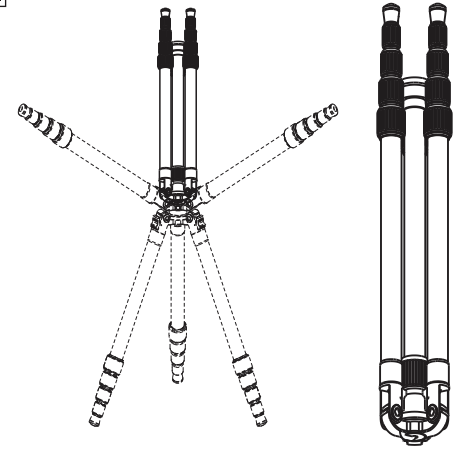

# SIRUI T-005/025 SERIES ULTRA-COMPACT TRIPOD KIT

Ultra-compact tripod kit for today's compact digital point & shoot cameras, DSLRs and camcorders.

T-005 Tripod Kit

T-025 Tripod Kit

Legs fold up 180° for extra compactness

Only 11.8" when folded

The exciting T-005/025 Tripods + C10X Head Kits were specially designed for today's compact point and shoot digital cameras, E.V.I.L. (Electronic Viewfinder w/Interchangeable Lens) cameras, DSLRs and camcorders.

And their compact size - **only 11.8 inches (30cm) when folded!** - is 20-30% smaller than other similar style tripods. There's always room for one of these tiny wonders in your bag or backpack! And, they weigh less than the 1 liter bottle of water you are carrying.

Even though they are compact, and lightweight, these impressive tripods can still extend to over 51.4 inches (130cm) - perfect for most shooting situations. **The T-005 can hold up to 8.8 lb. (4kg) and the T-025 can hold 13.2 lb. (6kg)!**